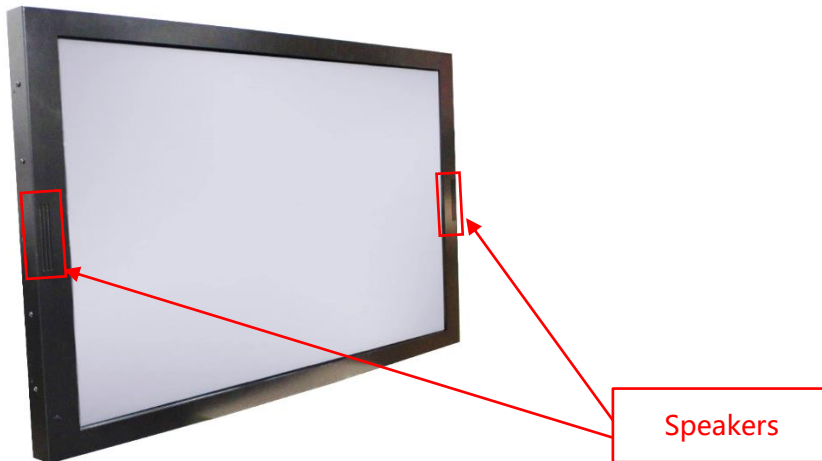

* Depends on options.

Display Input

Connectors	Description	Connectors	Description
VGA	15pin D-Sub x1	DVI	DVI-I x1
HDMI	HDMI 1.4 x2	USB	USB Type A x1 *

* For media playing function by using USB drives, plays the media files automatically.

Accessories

Item	Description	Quantity
HDMI Cable	HDMI Male to Male, 1.5 Meter	1
Power cord	*Country Specific	1
USB Cable	A type, Male to Male, 1.5 Meter *(only for touch monitor)	1

Audio System

	Description	Connector
Audio Input	Stereo	TRS Connector Φ3.5mm (Earphone Jack)
Speakers	10W x2	