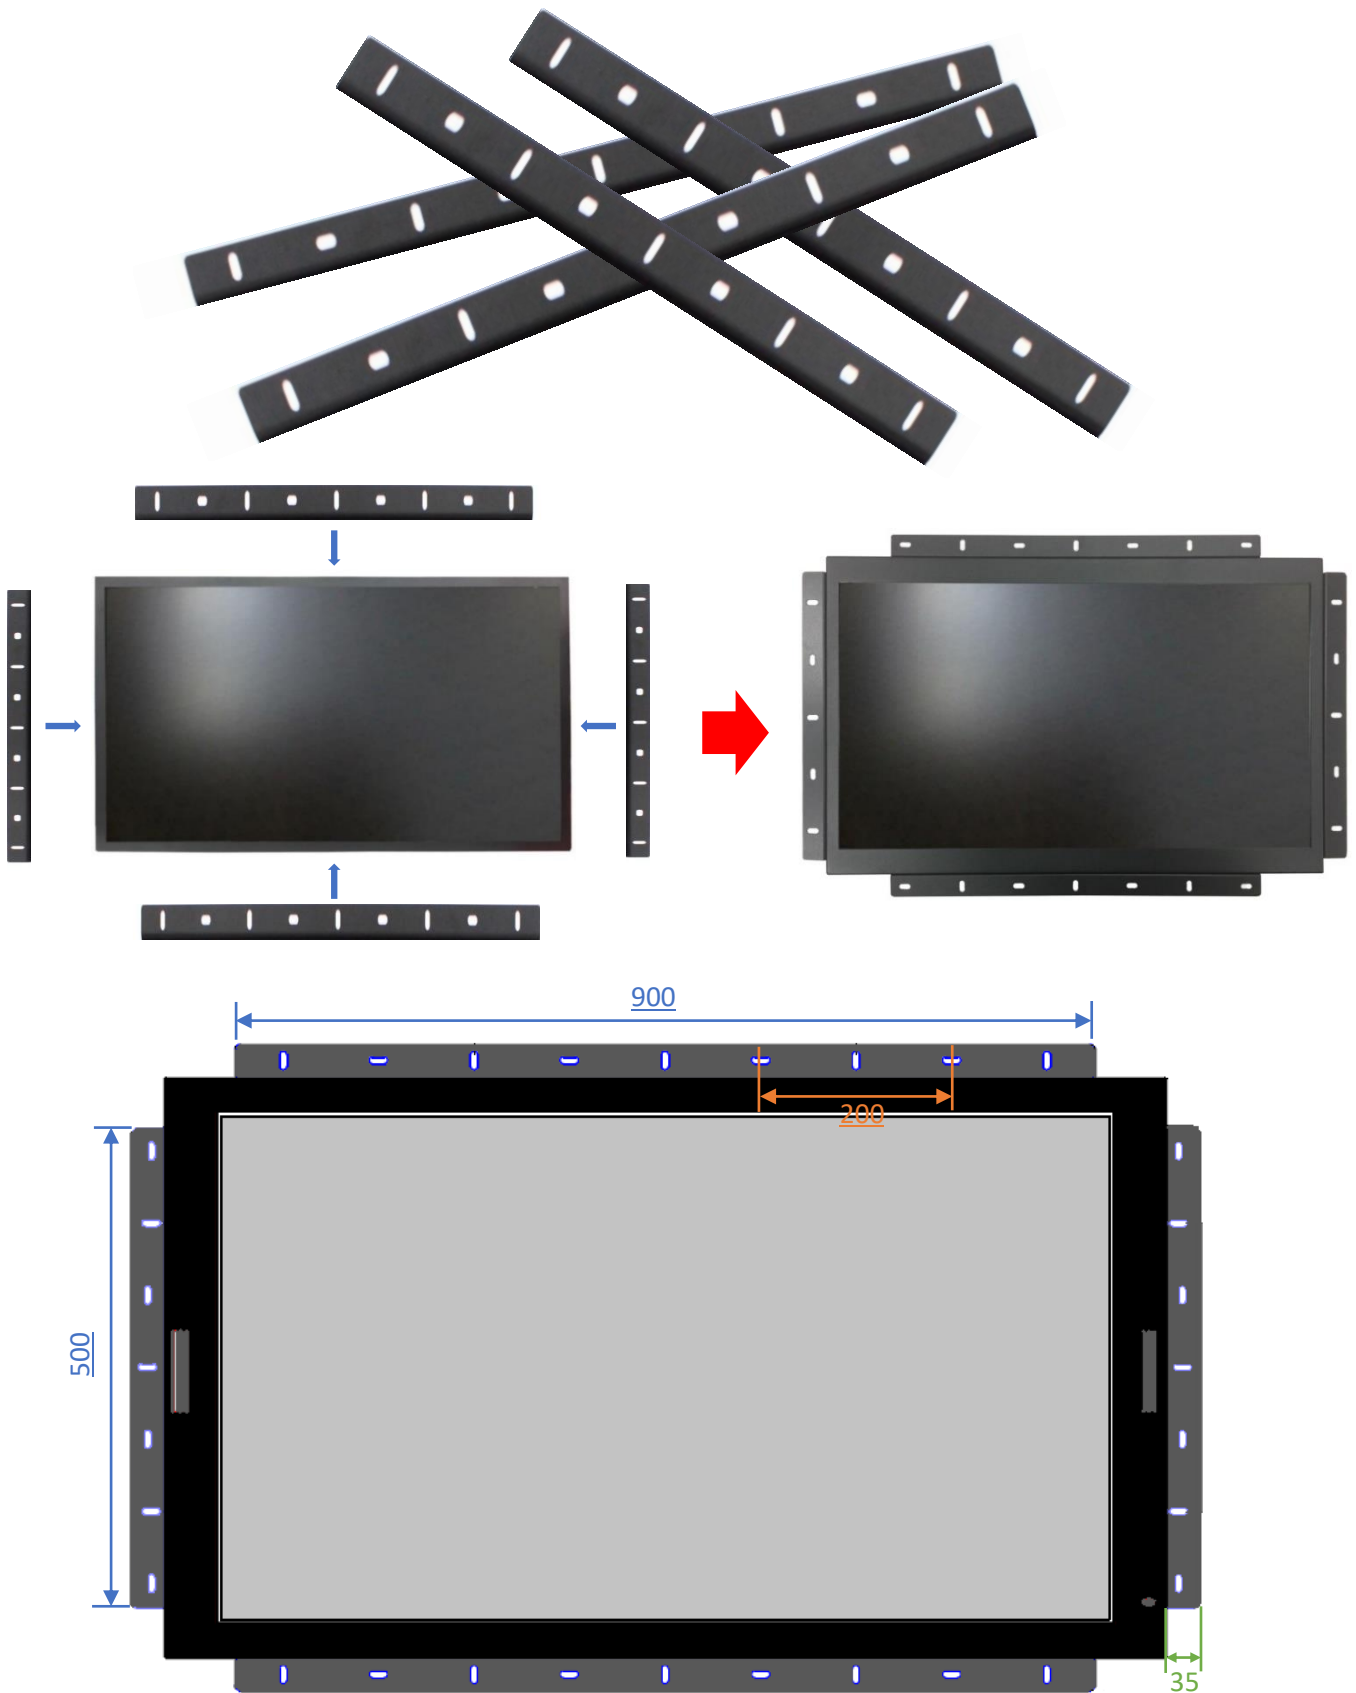

PSE

BSMI

FCC

CE

RoHS

ISO9001

Display Specifications

Model Name	NTI460X0XXXXA-001 *	Display Mode	VA, Normally Black
Screen Diagonal	46 inch	Response Time	6.5 msec.
Display Area	1018.08x572.67 mm	Backlight Unit	LED (white LED)
Resolution	1920x1080 (FHD)	Viewing Angle (L/R, U/D)	178°/178° (CR≥10)
Contrast Ratio	4000:1	Backlight Lifetime	50000 HRS
Display Ratio	16:9	Operating Temp.	0~50°C
Support Color	1073M Colors	Storage Temp.	-20~60°C
Pixel Pitch	0.53025x0.53025 mm	Surface Treatment	Anti-glare Haze 2%, 3H

Touch Options

Non-Touch			
Model No.	NTI460<u>0</u>XXXXXA-001		

I.R. Touch			
Model No.	NTI460<u>I</u>XXXXXA-001	Transparency	≥92%
Touch Technology	I.R. Touch	Accuracy	99.00%
Allowed Touch Points	10 points	Thickness of Cover Lens	4.0±0.2mm
Interface	USB	Hardness of Cover Lens	7H

Physical Specifications

Dimension (Max)	1132x660x83(±1)mm	Net Weight	≤28 KG
VESA Mounting	400x400 mm	Gross Weight	≤35 KG

Optional Accessories (Open-frame Brackets)

Optional Accessories (Wall Mount Bracket)

Part No.	WMB-B001		
Mounting Pattern	Max. 400x450 mm	Dimension (WxHxD)	508x490x48 mm
Material	SECC	Net Weight	4.01 KG
Tilt (Hinge)	0°/5°/10°/13°/15°	Support Max. Weight	80 KG
Screw Type	M4/M5/M6/M8	Min. Distance to The Wall	48 mm