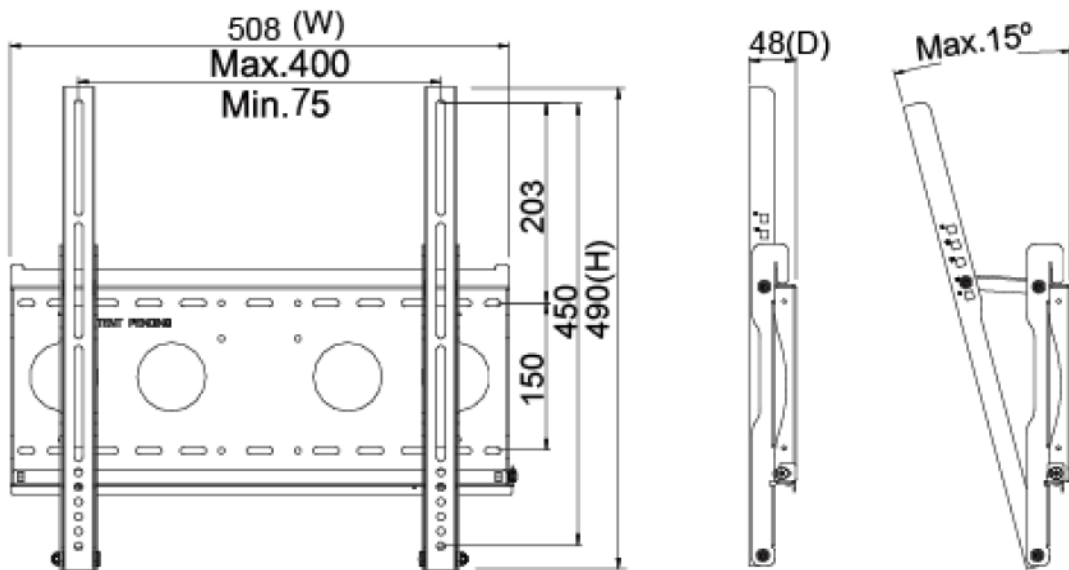

Touch Options

Non-Touch			
Model No.	NTI460<u>0</u>XXXXXA-001		

I.R. Touch			
Model No.	NTI460<u>I</u>XXXXXA-001	Transparency	≥92%
Touch Technology	I.R. Touch	Accuracy	99.00%
Allowed Touch Points	10 points	Thickness of Cover Lens	4.0±0.2mm
Interface	USB	Hardness of Cover Lens	7H

Physical Specifications

Dimension (Max)	1132x660x83(±1)mm	Net Weight	≤28 KG
VESA Mounting	400x400 mm	Gross Weight	≤35 KG

Optional Accessories (Open-frame Brackets)

Optional Accessories (Wall Mount Bracket)

Part No.	WMB-B001		
Mounting Pattern	Max. 400x450 mm	Dimension (WxHxD)	508x490x48 mm
Material	SECC	Net Weight	4.01 KG
Tilt (Hinge)	0°/5°/10°/13°/15°	Support Max. Weight	80 KG
Screw Type	M4/M5/M6/M8	Min. Distance to The Wall	48 mm

Optional Accessories (KIOSK Cabinet)

Material	SECC
Caster	4 (front 2 braking)

Optional Accessories (Cart)

Net Weight	28.4 KG
Power System	AC 200~240V 50/60Hz
User Interface	Button (up/down)
Packaged Dimension	W1160xD833xH1727 mm
Screw Type	M4/M5/M6/M8
Material	Aluminum/Plastic/Steel
Max. Mount Pattern	800x600mm
Max. Weight Load	80 KG
Caster	4 (front 2 braking)
Height Adjust Range	455 mm
RoHS/REACH	Yes