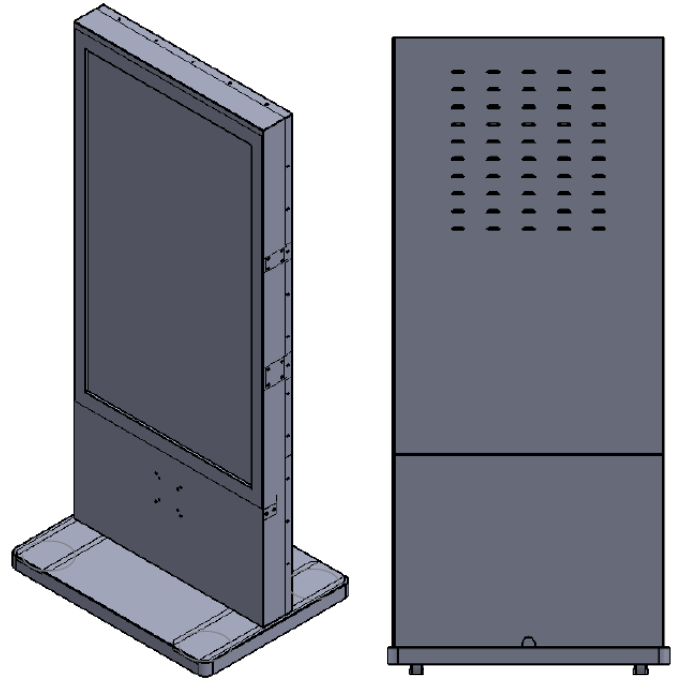

Part No.	WMB-B001		
Mounting Pattern	Max. 400x450 mm	Dimension (WxHxD)	508x490x48 mm
Material	SECC	Net Weight	4.01 KG
Tilt (Hinge)	0°/5°/10°/13°/15°	Support Max. Weight	80 KG
Screw Type	M4/M5/M6/M8	Min. Distance to The Wall	48 mm

Optional Accessories (KIOSK Cabinet)

Material	SECC
Caster	4 (front 2 braking)

Optional Accessories (Cart)

Net Weight	28.4 KG
Power System	AC 200~240V 50/60Hz
User Interface	Button (up/down)
Packaged Dimension	W1160xD833xH1727 mm
Screw Type	M4/M5/M6/M8
Material	Aluminum/Plastic/Steel
Max. Mount Pattern	800x600mm
Max. Weight Load	80 KG
Caster	4 (front 2 braking)
Height Adjust Range	455 mm
RoHS/REACH	Yes