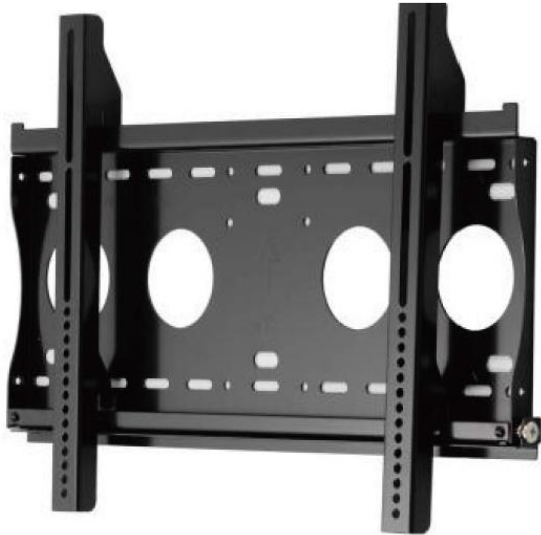

Physical Specifications

Dimension (Max)	1132x660x83(±1)mm	Net Weight	≤28 KG
VESA Mounting	400x400 mm	Gross Weight	≤35 KG

Optional Accessories (Open-frame Brackets)

Optional Accessories (Wall Mount Bracket)