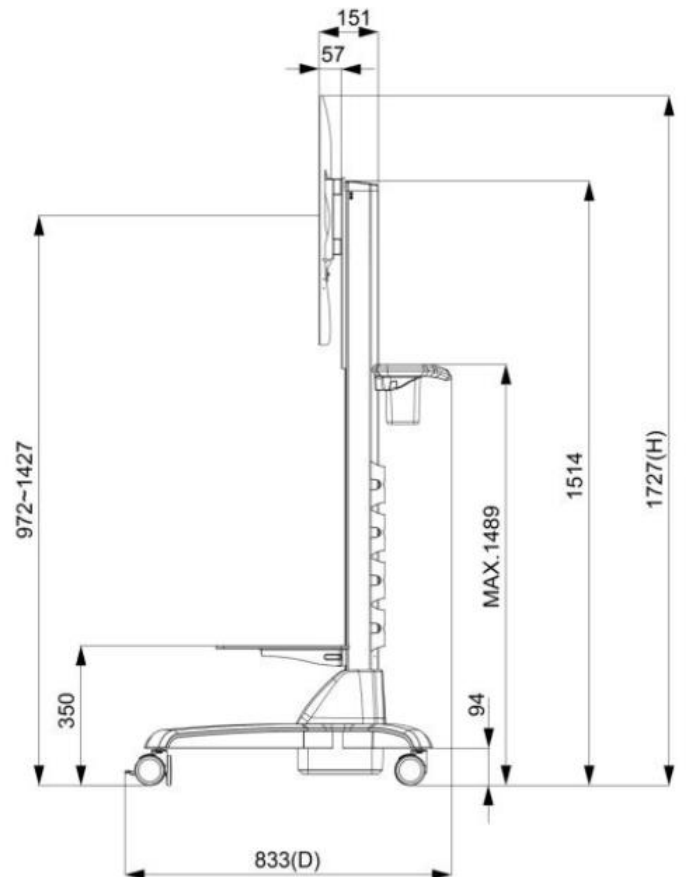

Physical Specifications

Dimension (Max)	1132x660x83(±1)mm	Net Weight	≤28 KG
VESA Mounting	400x400 mm	Gross Weight	≤35 KG

Optional Accessories (Open-frame Brackets)

Optional Accessories (Wall Mount Bracket)

Part No.	WMB-B001		
Mounting Pattern	Max. 400x450 mm	Dimension (WxHxD)	508x490x48 mm
Material	SECC	Net Weight	4.01 KG
Tilt (Hinge)	0°/5°/10°/13°/15°	Support Max. Weight	80 KG
Screw Type	M4/M5/M6/M8	Min. Distance to The Wall	48 mm

Optional Accessories (KIOSK Cabinet)

Material	SECC
Caster	4 (front 2 braking)

Optional Accessories (Cart)

Net Weight	28.4 KG
Power System	AC 200~240V 50/60Hz
User Interface	Button (up/down)
Packaged Dimension	W1160xD833xH1727 mm
Screw Type	M4/M5/M6/M8
Material	Aluminum/Plastic/Steel
Max. Mount Pattern	800x600mm
Max. Weight Load	80 KG
Caster	4 (front 2 braking)
Height Adjust Range	455 mm
RoHS/REACH	Yes

Packing Information

Dimensions of Carton	1360x880x270 mm
Net Weight	≤28 KG
Gross Weight	≤35 KG