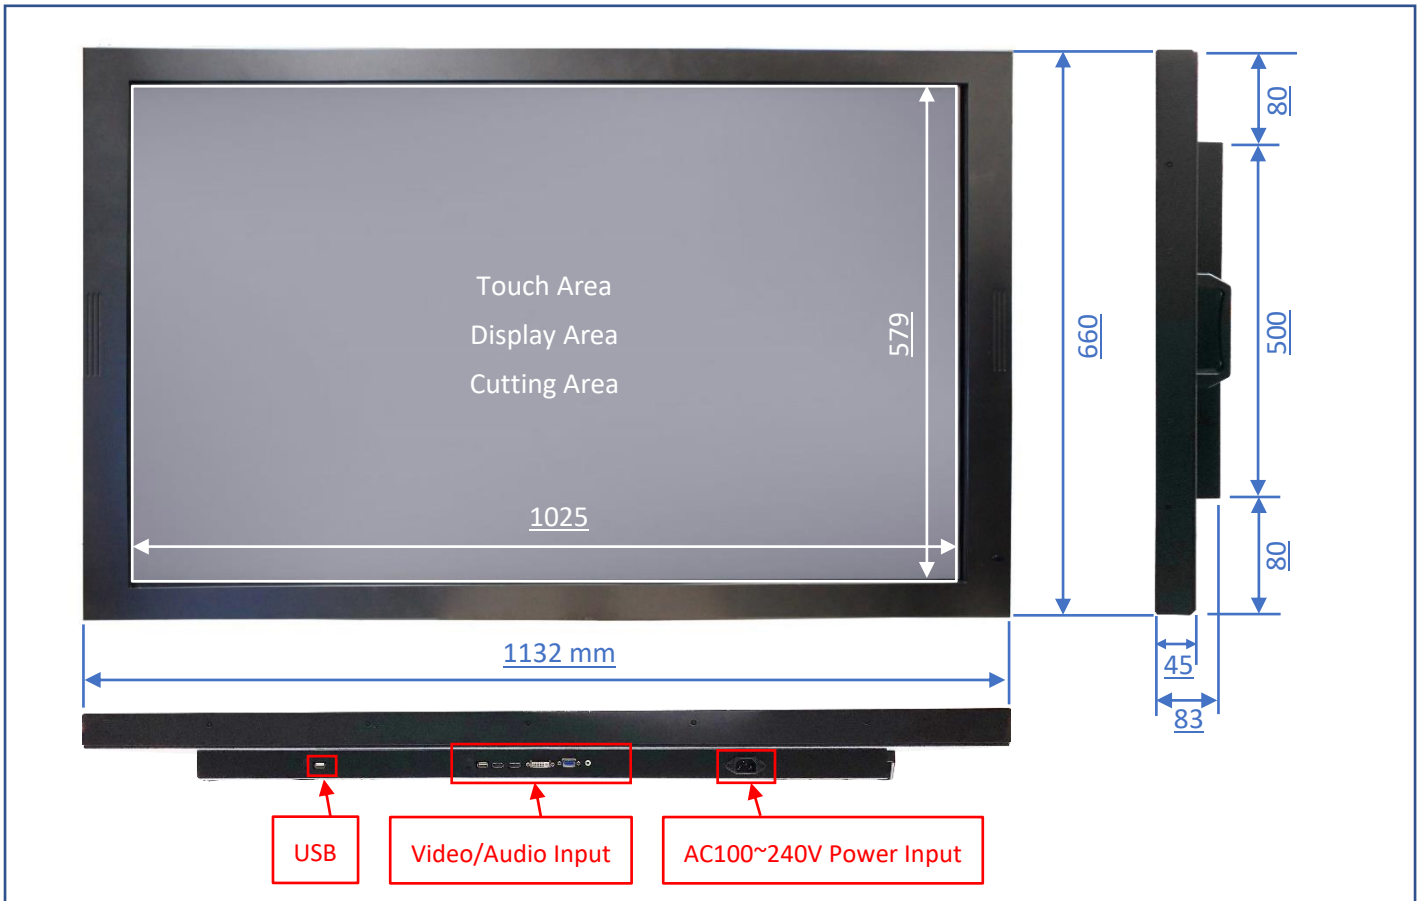

Accessories

Item	Description	Quantity
HDMI Cable	HDMI Male to Male, 1.5 Meter	1
Power cord	*Country Specific	1
USB Cable	A type, Male to Male, 1.5 Meter *(only for touch monitor)	1

Audio System

	Description	Connector
Audio Input	Stereo	TRS Connector Φ3.5mm (Earphone Jack)
Speakers	10W x2	

Physical Specifications

Dimension (Max)	1132x660x83(±1)mm	Net Weight	≤28 KG
VESA Mounting	400x400 mm	Gross Weight	≤35 KG

Optional Accessories (Open-frame Brackets)

Optional Accessories (Wall Mount Bracket)