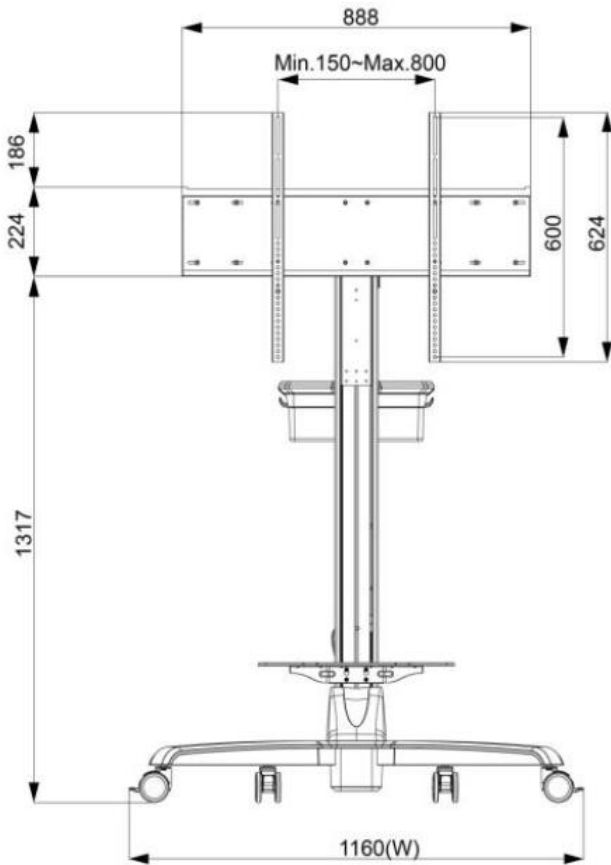

Physical Specifications

Dimension (Max)	1132x660x83(±1)mm	Net Weight	≤28 KG
VESA Mounting	400x400 mm	Gross Weight	≤35 KG

Optional Accessories (Open-frame Brackets)

Optional Accessories (Wall Mount Bracket)

Part No.	WMB-B001		
Mounting Pattern	Max. 400x450 mm	Dimension (WxHxD)	508x490x48 mm
Material	SECC	Net Weight	4.01 KG
Tilt (Hinge)	0°/5°/10°/13°/15°	Support Max. Weight	80 KG
Screw Type	M4/M5/M6/M8	Min. Distance to The Wall	48 mm

Optional Accessories (KIOSK Cabinet)

Material	SECC
Caster	4 (front 2 braking)

Optional Accessories (Cart)

Net Weight	28.4 KG
Power System	AC 200~240V 50/60Hz
User Interface	Button (up/down)
Packaged Dimension	W1160xD833xH1727 mm
Screw Type	M4/M5/M6/M8
Material	Aluminum/Plastic/Steel
Max. Mount Pattern	800x600mm
Max. Weight Load	80 KG
Caster	4 (front 2 braking)
Height Adjust Range	455 mm
RoHS/REACH	Yes