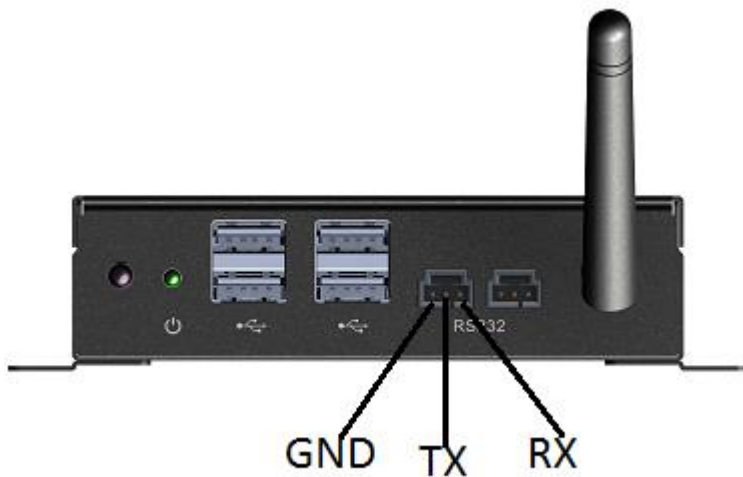

Android Media Box

Model: MB542

Block Diagram

Basic Specification

Component	Processor	Cortex A9, Quad Core, up to 1.6GHz, Mali 400 3D Graphic engine
	DRAM	2GB DDR3
	Flash Memory	8GB eMMC
I/O	Video	HDMI
	Audio	Stereo Line-out (3.5mm headphone jack) ,SPDIF
	USB	USB 2.0 Host type A × 4
	SD card slot	SD card (SDHC Class10 compatible)
	UART	RS232 x 2
	Ethernet	10/100 Mbps
	PoE	Power over Ethernet (optional) (IEEE802.3at, IEEE802.3af)
	Comm.	IR
Power	DC input	12V/2A
	Power Consumption	5W (w/o USB devices)
Optional	WiFi	802.11 b/g/n
LED Display	LED	Power (Blue)
Case	Metal Black Box	154.8 x 130.4 x 30.9 mm

- **Clock Battery (for RTC)**

- Lithium-ion non-rechargeable button battery

- **LED**

- Power supply ON: Blue
- Power supply OFF: LED light off

- **Case**

- VESA Mount holes

Case Outlook

RS-232 Pin Define

RS-232 settings: baud rate: 115,200bps, stop bit: 8, parity: N.

RS-232 cable is custom made, please check with vendor for your inquiries.

RS-232 cable (Optional)

3 pin RS-232 cable on both ends of the cable. Black colored cable should be plugged into the Ground pin.

Case Dimensions

- 153.3 x 107 x 28.8 mm (LxWxH)
- *153.3 x 133.4 x 30.5 mm (LxWxH) (with mounting kit)*

Weight

- 469.8g (main body only excluding AC adapter)

Housing Material

- Body: Metal

AC adapter

- AC adapter with FCC, CE mark
- Input power spec.: AC 100-240Vac, 2A max. 50-60Hz, DC 12V±5%