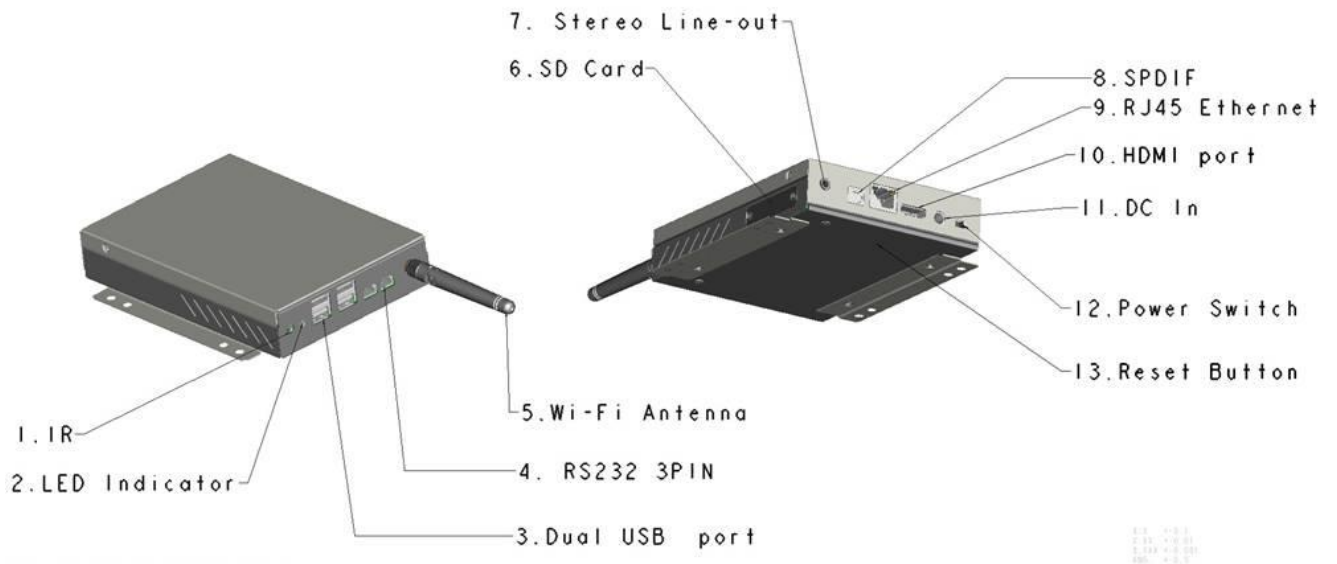

Android Media Box

Model: MB542

Block Diagram

Basic Specification

Component	Processor	Cortex A9, Quad Core, up to 1.6GHz, Mali 400 3D Graphic engine
	DRAM	2GB DDR3
	Flash Memory	8GB eMMC
I/O	Video	HDMI
	Audio	Stereo Line-out (3.5mm headphone jack) ,SPDIF
	USB	USB 2.0 Host type A × 4
	SD card slot	SD card (SDHC Class10 compatible)
	UART	RS232 x 2
	Ethernet	10/100 Mbps
	PoE	Power over Ethernet (optional) (IEEE802.3at, IEEE802.3af)
	Comm.	IR
Power	DC input	12V/2A
	Power Consumption	5W (w/o USB devices)
Optional	WiFi	802.11 b/g/n
LED Display	LED	Power (Blue)
Case	Metal Black Box	154.8 x 130.4 x 30.9 mm

- **Clock Battery (for RTC)**

- Lithium-ion non-rechargeable button battery

- **LED**

- Power supply ON: Blue
- Power supply OFF: LED light off

- **Case**

- VESA Mount holes

Case Outlook

RS-232 Pin Define

RS-232 settings: baud rate: 115,200bps, stop bit: 8, parity: N.

RS-232 cable is custom made, please check with vendor for your inquiries.

RS-232 cable (Optional)

3 pin RS-232 cable on both ends of the cable. Black colored cable should be plugged into the Ground pin.

Case Dimensions

- 153.3 x 107 x 28.8 mm (LxWxH)
- *153.3 x 133.4 x 30.5 mm (LxWxH) (with mounting kit)*

Weight

- 469.8g (main body only excluding AC adapter)

Housing Material

- Body: Metal

AC adapter

- AC adapter with FCC, CE mark
- Input power spec.: AC 100-240Vac, 2A max. 50-60Hz, DC 12V±5%