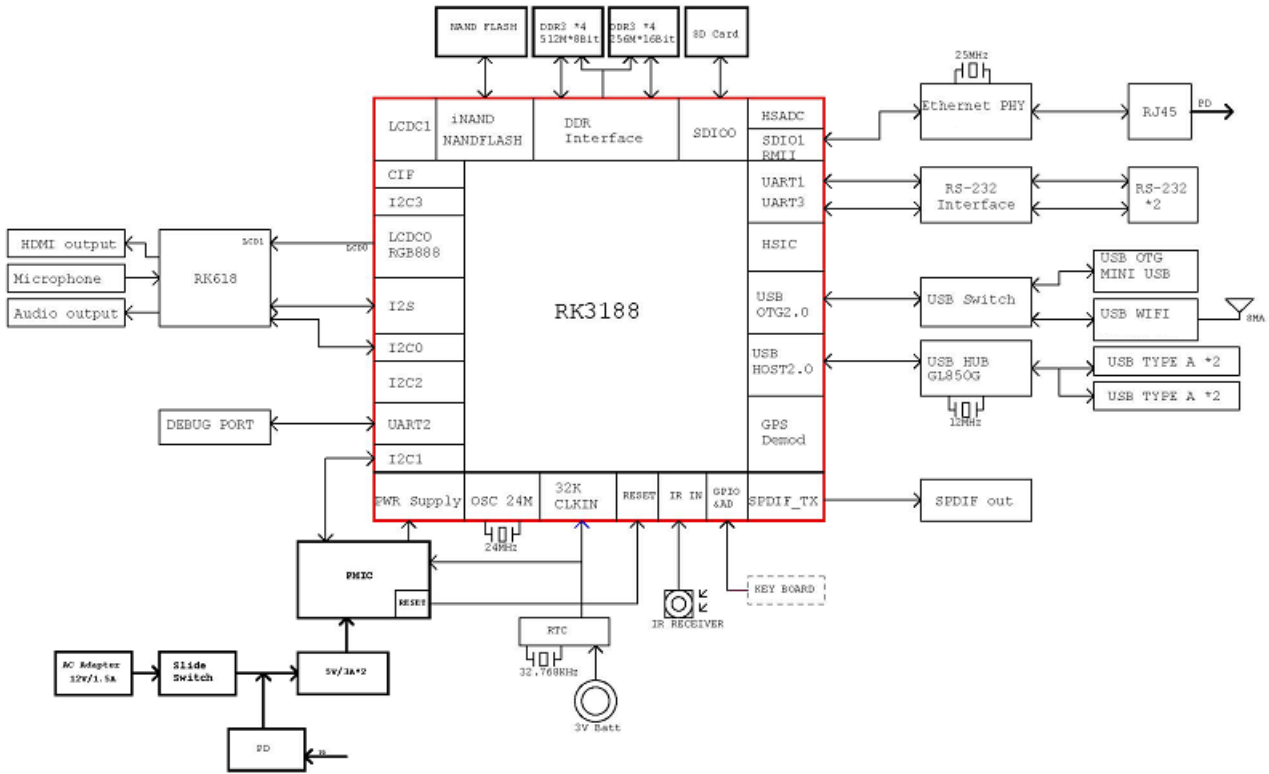

Android Media Box

Model: MB542

Block Diagram

Basic Specification

Component	Processor	Cortex A9, Quad Core, up to 1.6GHz, Mali 400 3D Graphic engine
	DRAM	2GB DDR3
	Flash Memory	8GB eMMC
I/O	Video	HDMI
	Audio	Stereo Line-out (3.5mm headphone jack) ,SPDIF
	USB	USB 2.0 Host type A × 4
	SD card slot	SD card (SDHC Class10 compatible)
	UART	RS232 x 2
	Ethernet	10/100 Mbps
	PoE	Power over Ethernet (optional) (IEEE802.3at, IEEE802.3af)
	Comm.	IR
Power	DC input	12V/2A
	Power Consumption	5W (w/o USB devices)
Optional	WiFi	802.11 b/g/n
LED Display	LED	Power (Blue)
Case	Metal Black Box	154.8 x 130.4 x 30.9 mm

- **Clock Battery (for RTC)**

- Lithium-ion non-rechargeable button battery

- **LED**

- Power supply ON: Blue
- Power supply OFF: LED light off

- **Case**

- VESA Mount holes

Case Outlook

RS-232 Pin Define

RS-232 settings: baud rate: 115,200bps, stop bit: 8, parity: N.

RS-232 cable is custom made, please check with vendor for your inquiries.

RS-232 cable (Optional)

3 pin RS-232 cable on both ends of the cable. Black colored cable should be plugged into the Ground pin.

Case Dimensions

- 153.3 x 107 x 28.8 mm (LxWxH)
- *153.3 x 133.4 x 30.5 mm (LxWxH) (with mounting kit)*

Weight

- 469.8g (main body only excluding AC adapter)

Housing Material

- Body: Metal

AC adapter

- AC adapter with FCC, CE mark
- Input power spec.: AC 100-240Vac, 2A max. 50-60Hz, DC 12V±5%